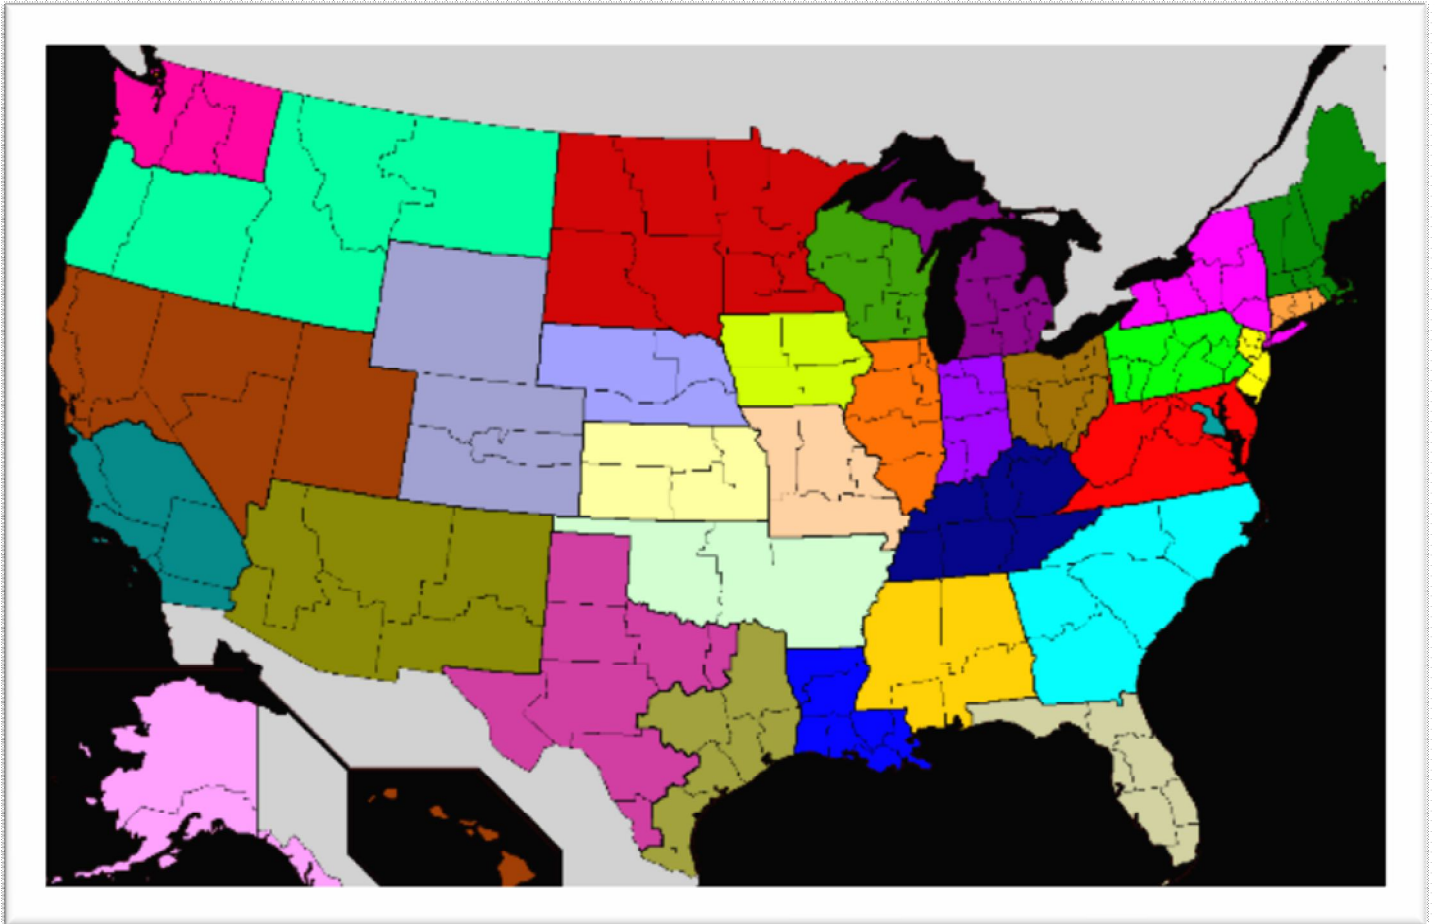

NCCW PROVINCES in the United States

The PROVINCE OF LOUISVILLE is dark blue and encompasses the states of TN and KY.

Tennessee is comprised of 3 affiliated dioceses; Nashville, Memphis and Knoxville.